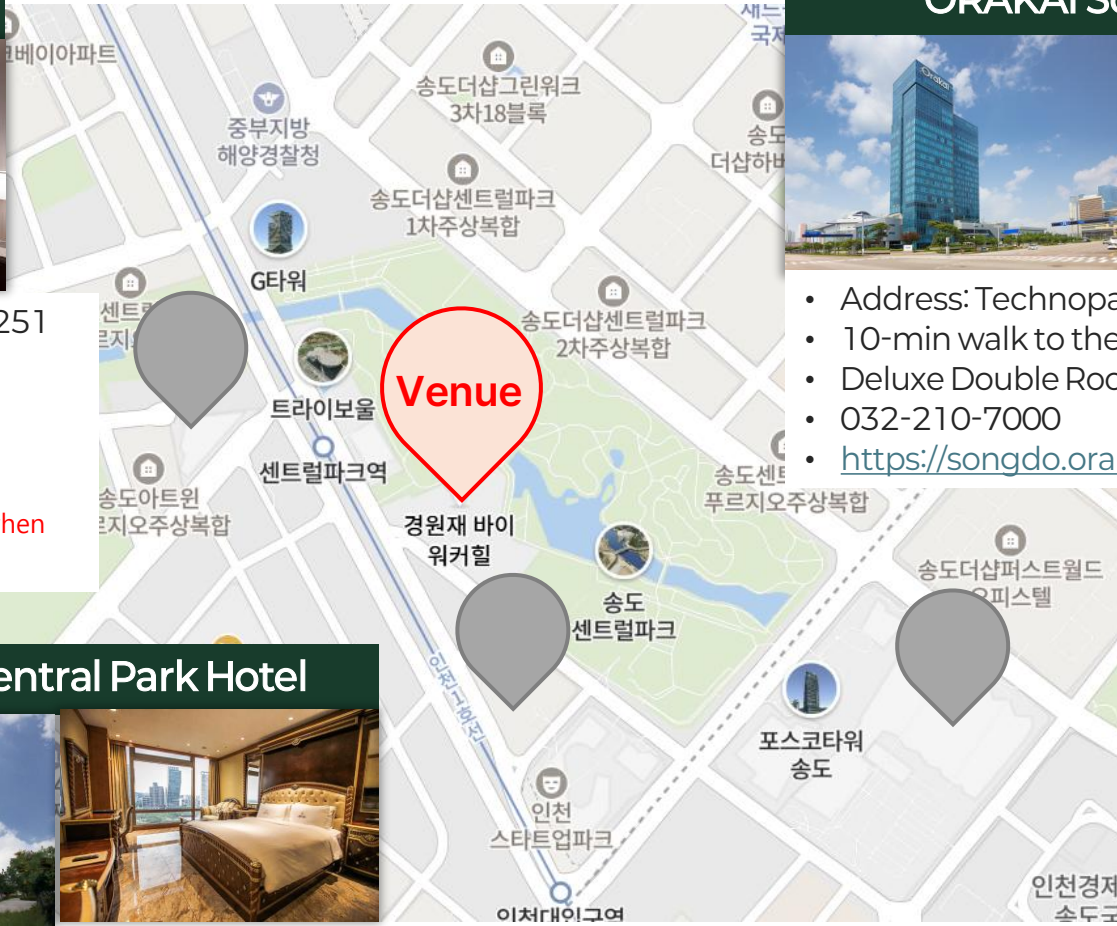

## 송도 센트럴 파크 호텔

- 주소: 인천 연수구 테크노파크로 193
- 행사장 도보 약 2분 (140m)
- 디럭스 더블룸 기준 25만원
- 032-310-5000
- <http://www.centralparkhotel.co.kr/>

## Holiday Inn Incheon Songdo

- Address: Incheontower-daero, Yeonsu-gu, Incheon 251
- 10-min walk to the venue (600 m)
- Standard King Room rate: KRW 170,000
- 032-250-0000
- <http://holidayinnincheonsongdo.com/ver01/>

## ORAKAI Songdo Park Hotel

- Address: Technopark-ro, Yeonsu-gu, Incheon 151
- 10-min walk to the venue (530m)
- Deluxe Double Room rate: KRW 180,000
- 032-210-7000
- <https://songdo.orakaihotels.com/kr/default.asp>

## Songdo Central Park Hotel

- Address: Technopark-ro, Yeonsu-gu, Incheon 193
- 2-min walk to the venue (140 m)
- Deluxe Double Room rate: KRW 250,000
- 032-310-5000
- <http://www.centralparkhotel.co.kr/>