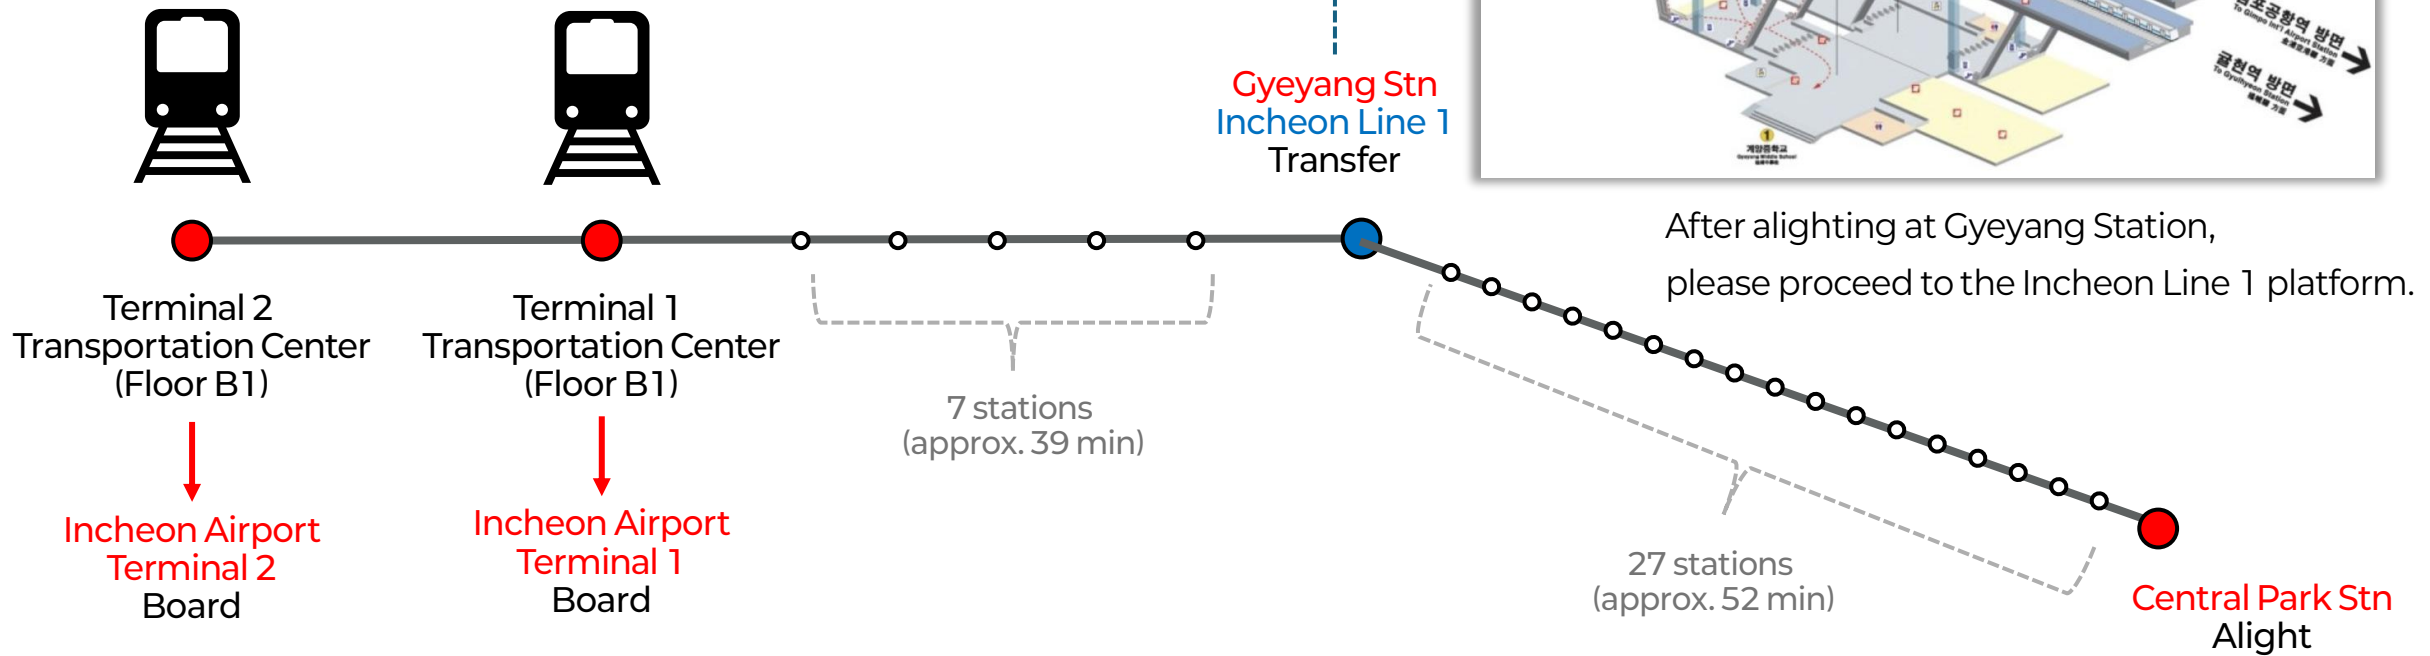

## ▶ Airport Limousine Bus Boarding

1) Incheon Int'l Airport Terminal 2, Transportation Center, Floor B1, Bay 17 — boarding location

— boarding location

-Available boarding times

07:10, 08:10, 09:10, 10:45, 12:35, 14:15,  
15:25, 17:05, 18:45, 19:10, 20:40, 21:40

2) Incheon Int'l Airport Terminal 1, Floor 1, Bay 13B — boarding location

-Available boarding times

07:30, 08:30, 09:30, 11:05, 12:55, 14:35,  
15:45, 17:25, 19:05, 19:30, 21:00, 22:00

Drop-off Point: 1), 2) Both routes alight at Central Park Station bus stop

## Subway Boarding

\* When using the subway, a transfer from the 'Airport Railroad (AREX)' to the 'Incheon Line 1' is required.

\*\* A total of 34 stations, approximately 1 hour 40 minutes.